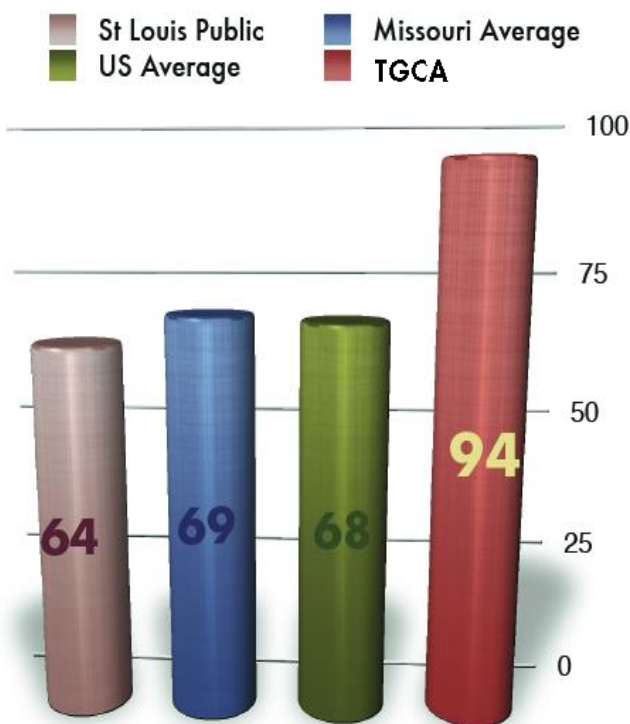

At TGCA, we strive for excellence in all that we do; from academics, to our sports program, to fine arts, and our community service projects. Over 9 out of 10 of our graduates attend college. Our student athletes have won many state trophies through the years. We offer drama, visual arts, music - some of our graduates have performed in Carnegie Hall. Each year every grade is involved in giving back to our community.

Our fully accredited staff work daily to cultivate the best in our students - body, mind, and soul. It is our mission is to provide a complete Christ-centered education which promotes academic excellence, physical fitness, and community service. Our low student-to-teacher ratio allows us to give students the one-on-one attention they need to reach their full potential.

Please take a few moments to look over this brochure to learn more about Tower Grove Christian Academy. In it, you will learn about our history, our philosophy, our programs, and more. If you have any questions, please feel free to contact me at the phone number or email address below.

Thank you again for taking the time to learn more about Tower Grove Christian Academy. Please let me know if there is anything I can do to help you get your child started at TGCA!

Michael L. Gregory

Head of School

314.PROMISE(776.6473) ext. 249

mgregory@tgcs.net

Percentage of High School Graduates that Attend College*

*As of 2011

Sources:

National average:

College Enrollment & Work Activity of 2011 High School Graduates - released by the US Bureau of Labor Statistics
<http://www.bls.gov/news.release/hsgec.nr0.htm>

St Louis and Missouri Average:

Missouri Department of Elementary & Secondary Education
<http://mcde.dese.mo.gov/quickfacts/SitePages/DistrictInfo.aspx?ID=__bk8100130013005300130013005300>

Our Foundation

Tower Grove Christian Academy was the vision of Tower Grove Baptist Church and pastor, Dr. Larry Lewis. The academy began its first classes September 1978 for kindergarten through sixth grade. A grade was added each year and the first senior class graduation was held May 1985.

Located in the historic and beautiful Shaw neighborhood in the City of St. Louis, TGCA is bordered by Tower Grove Park and Missouri Botanical Gardens. We are approximately ten minutes from either downtown St. Louis or Clayton via Highway 40 or 44.

Our academy, preschool through 12th grade, serves families from the City of St. Louis, surrounding counties, as well as the Metro East. TGCA provides a challenging and comprehensive preschool, elementary, middle, and high school program.

Our Mission

Our mission is to provide a complete education which promotes academic excellence and a biblical worldview. It is the goal of TGCA to equip students with the intellect and character they need to impact their world.

Our Philosophy

All truth is God's truth. The basis for the educational philosophy of TGCA is the Bible, which is authoritative and inerrant. Therefore, the school curriculum and extra-curricular activities reflect biblical principle and values (Romans 11:36). Tower Grove Christian Academy endeavors to be used by the Holy Spirit to help each student develop a biblical worldview and reach his/her God-given potential.

This can only become a reality in an individual who has chosen faith in Christ as Savior and Lord (John 16:13).